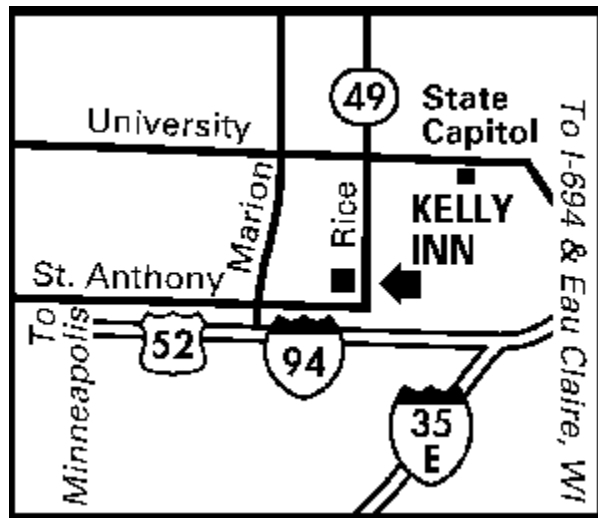

Directions to the Kelly Inn from Major Freeways

- From: Interstate 35 East. Take Kellogg Boulevard Exit to the Best Western Kelly Inn.
- From: Interstate 94. Take Marion Street Exit and go north to the Best Western Kelly Inn.

To reach the Martin Luther King Red Center from the Kelly Inn, get on I-94 west and proceed to Dale Avenue. Exit on Dale and go south to Marshall. Turn left on Marshall and proceed to Mckubbin. Turn left on to Mckubbin and the Martin Luther King Rec Center will be on your left. It is a former school building with tennis courts in front.